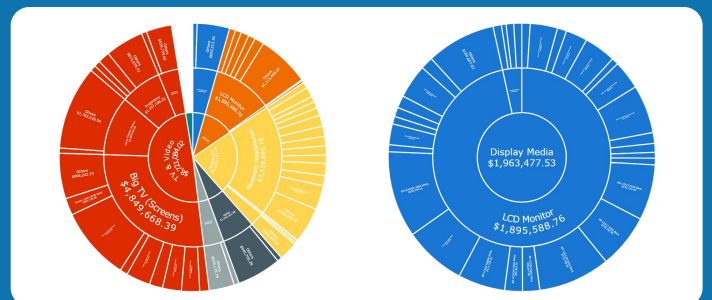

Root cause

Streamline identification of drivers and critical factors.

Path analysis

Unveil impact flows through parent-child dependencies.

Ad-hoc

Enable dynamic data drilling for immediate insights.

Download Today:
extensions.anychart.com

AnyChart

Qlik Partner

Technology
Partner

Sunburst Chart and More:
extensions.anychart.com

AnyChart

Qlik Partner

Technology Partner

Sunburst Chart

Empower clear insights into hierarchies. Enable seamless data exploration with interactive drill-down to unveil patterns throughout multiple levels.

Hierarchy

Simplify the understanding of nested data structures.

Relationships

Expose intricate patterns within hierarchies.

Proportions

Highlight relative sizes and distributions across layers.

Download Today:
extensions.anychart.com