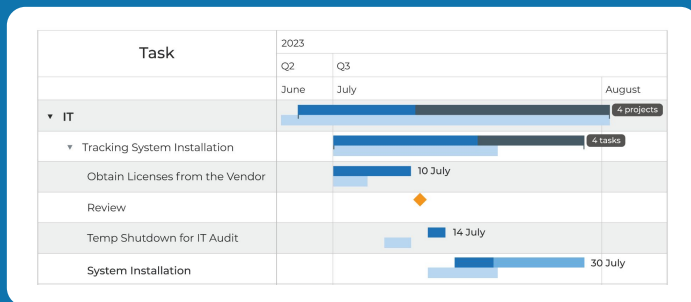

AnyChart

Qlik Partner

Technology Partner

Gantt Chart

Streamline project management with insightful start-to-finish overviews. Enable intuitive planning and tracking to optimize workflows and collaboration.

Projects

Arrange tasks, milestones, dependencies in one view.

Resources

Facilitate efficient resource allocation.