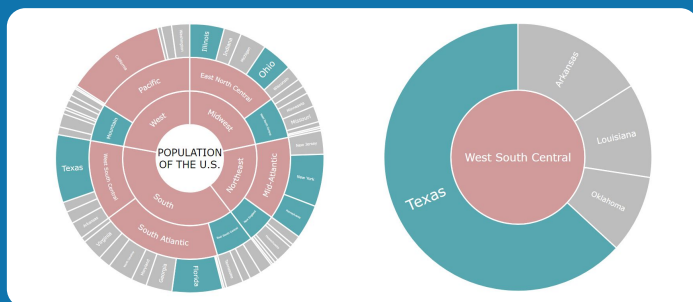

Empower clear insights into hierarchies. Enable seamless data exploration with interactive drill-down to unveil patterns throughout multiple levels.

Hierarchy

Simplify the understanding of nested data structures.

Relationships

Expose intricate patterns within hierarchies.

Proportions

Highlight relative sizes and distributions across layers.

Download Today:
extensions.anychart.com