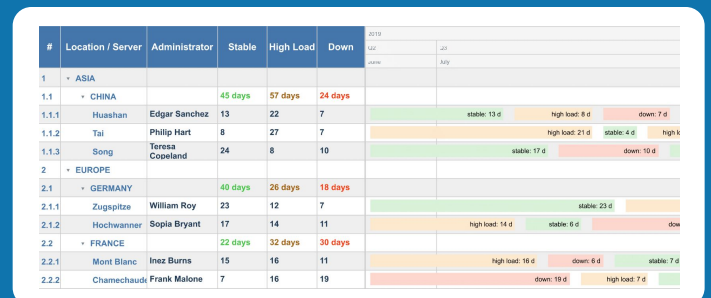

Resources

Facilitate efficient resource allocation.

Timelines

Modernize scheduling and progress tracking.

Download Today:
extensions.anychart.com

AnyChart

Qlik Partner

Technology Partner

Decomposition Tree and More:
extensions.anychart.com

AnyChart

Qlik Partner

Technology Partner

Decomposition Tree

Unlock deeper insights on the same sheet. Enable a super intuitive breakdown of complex metrics on the spot to reveal what makes up a value, dimension by dimension.

Root cause

Streamline identification of drivers and critical factors.

Path analysis

Unveil impact flows through parent-child dependencies.

Ad-hoc

Enable dynamic data drilling for immediate insights.

Download Today:
extensions.anychart.com