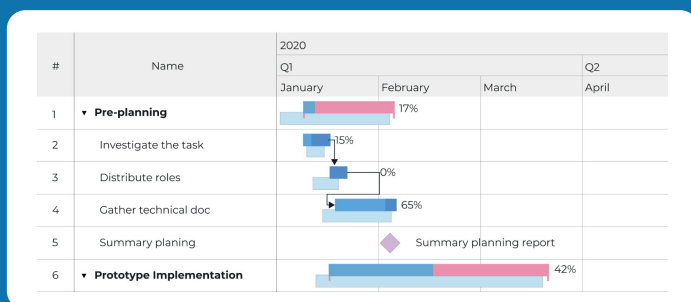

Streamline project management with insightful start-to-finish overviews. Enable intuitive planning and tracking to optimize workflows and collaboration.

Projects

Arrange tasks, milestones, dependencies in one view.

Resources

Facilitate efficient resource allocation.

Timelines

Modernize scheduling and progress tracking.

Download Today:
extensions.anychart.com

AnyChart

Qlik Partner

Technology Partner

Decomposition Tree and More:
extensions.anychart.com

AnyChart

Qlik Partner

Technology Partner

Decomposition Tree

Unlock deeper insights on the same sheet. Enable a super intuitive breakdown of complex metrics on the spot to reveal what makes up a value, dimension by dimension.

Root cause

Streamline identification of drivers and critical factors.

Path analysis

Unveil impact flows through parent-child dependencies.

Ad-hoc

Enable dynamic data drilling for immediate insights.

Download Today:
extensions.anychart.com