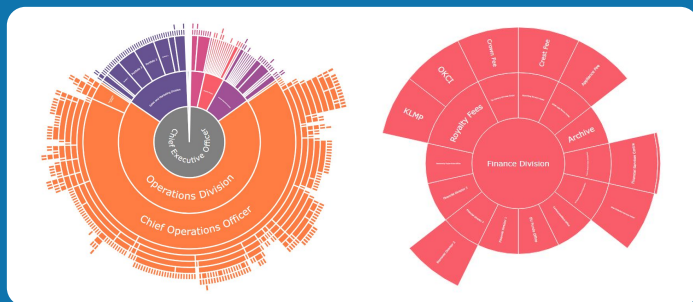

Root cause

Streamline identification of drivers and critical factors.

Path analysis

Unveil impact flows through parent-child dependencies.

Ad-hoc

Enable dynamic data drilling for immediate insights.

Download Today:
extensions.anychart.com

AnyChart

Qlik Partner

Technology
Partner

Sunburst Chart and More:
extensions.anychart.com

AnyChart

Qlik Partner

Technology Partner

Sunburst Chart

Empower clear insights into hierarchies. Enable seamless data exploration with interactive drill-down to unveil patterns throughout multiple levels.

Hierarchy

Simplify the understanding of nested data structures.

Relationships

Expose intricate patterns within hierarchies.

Proportions

Highlight relative sizes and distributions across layers.

Download Today:
extensions.anychart.com