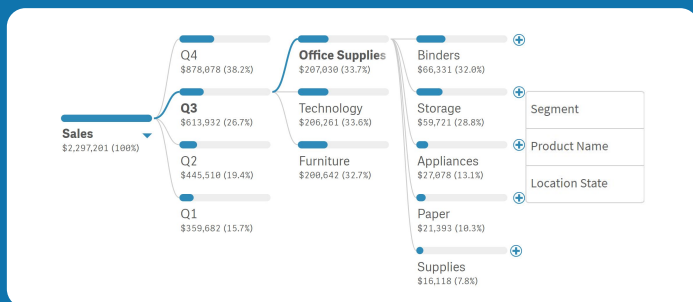

Decomposition Tree and More:
extensions.anychart.com

AnyChart

Qlik Partner

Technology Partner

Decomposition Tree

Unlock deeper insights on the same sheet. Enable a super intuitive breakdown of complex metrics on the spot to reveal what makes up a value, dimension by dimension.

Root cause

Streamline identification of drivers and critical factors.

Path analysis

Unveil impact flows through parent-child dependencies.

Ad-hoc

Enable dynamic data drilling for immediate insights.

Download Today:
extensions.anychart.com