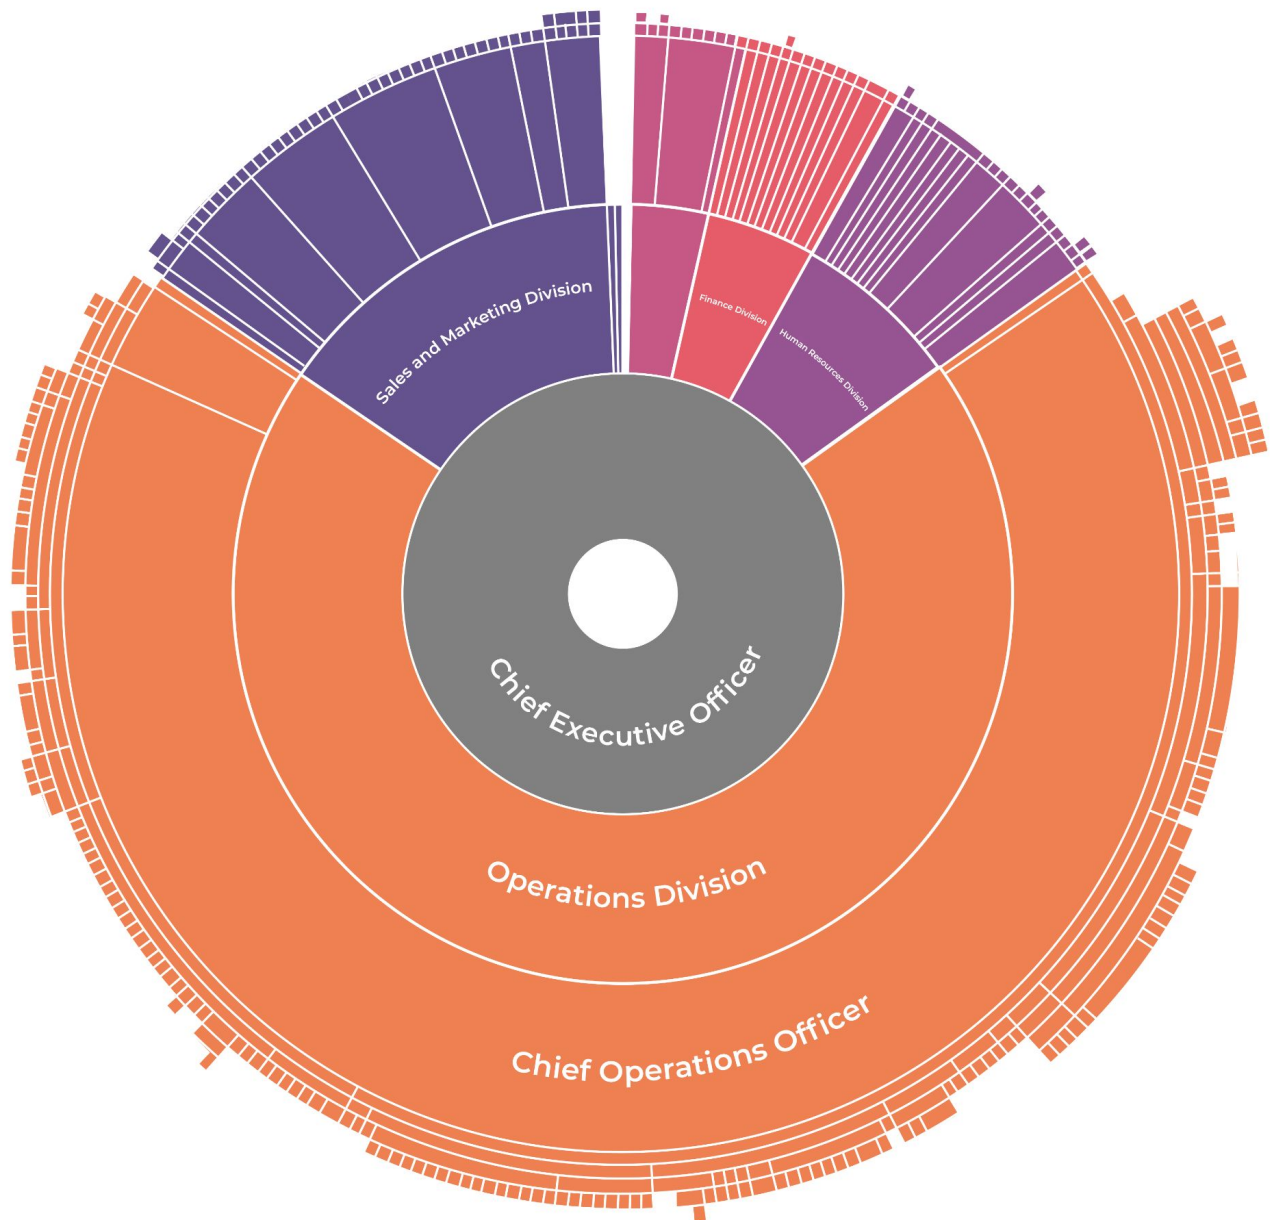

AnyChart

Qlik Partner

Technology
Partner

Sunburst Chart and More:
extensions.anychart.com