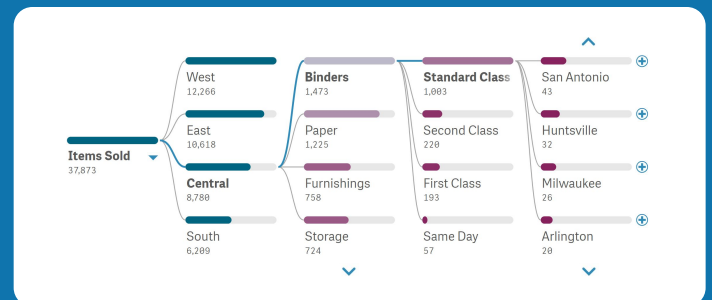

Decomposition Tree and More:
extensions.anychart.com

AnyChart

Qlik Partner

Technology Partner

Decomposition Tree

Unlock deeper insights on the same sheet. Enable a super intuitive breakdown of complex metrics on the spot to reveal what makes up a value, dimension by dimension.

Root cause

Streamline identification of drivers and critical factors.

Path analysis

Unveil impact flows through parent-child dependencies.

Ad-hoc

Enable dynamic data drilling for immediate insights.

Download Today:
extensions.anychart.com

Empower clear insights into hierarchies. Enable seamless data exploration with interactive drill-down to unveil patterns throughout multiple levels.

Hierarchy

Simplify the understanding of nested data structures.