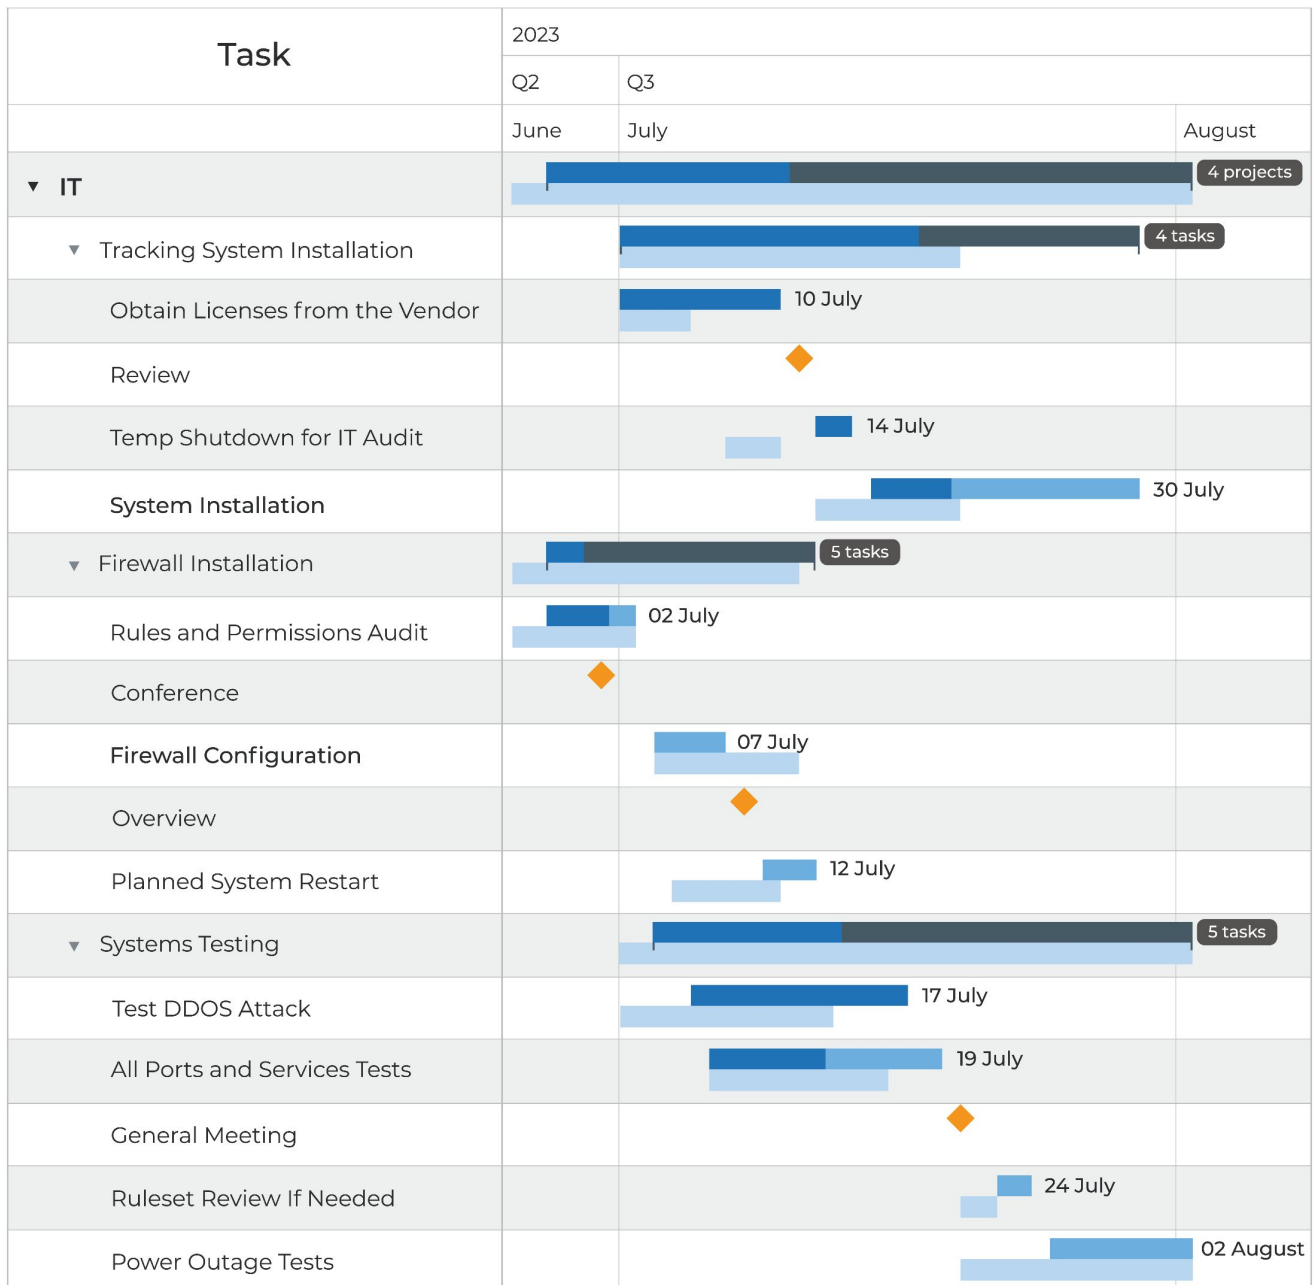

AnyChart

Qlik Partner

Technology Partner

Gantt Chart and More:
extensions.anychart.com