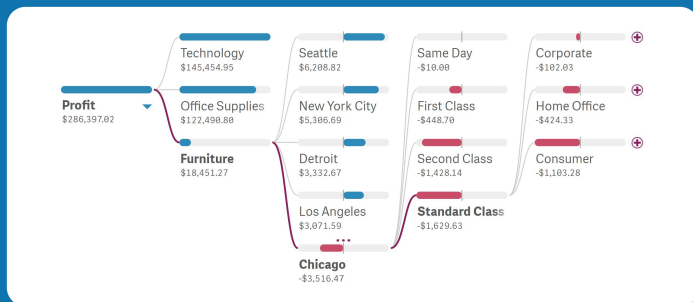

Decomposition Tree and More:
extensions.anychart.com

AnyChart

Qlik Partner

Technology Partner

Decomposition Tree

Unlock deeper insights on the same sheet. Enable a super intuitive breakdown of complex metrics on the spot to reveal what makes up a value, dimension by dimension.

Root cause

Streamline identification of drivers and critical factors.

Path analysis

Unveil impact flows through parent-child dependencies.

Ad-hoc

Enable dynamic data drilling for immediate insights.

Download Today:
extensions.anychart.com

Empower clear insights into hierarchies. Enable seamless data exploration with interactive drill-down to unveil patterns throughout multiple levels.

Hierarchy

Simplify the understanding of nested data structures.